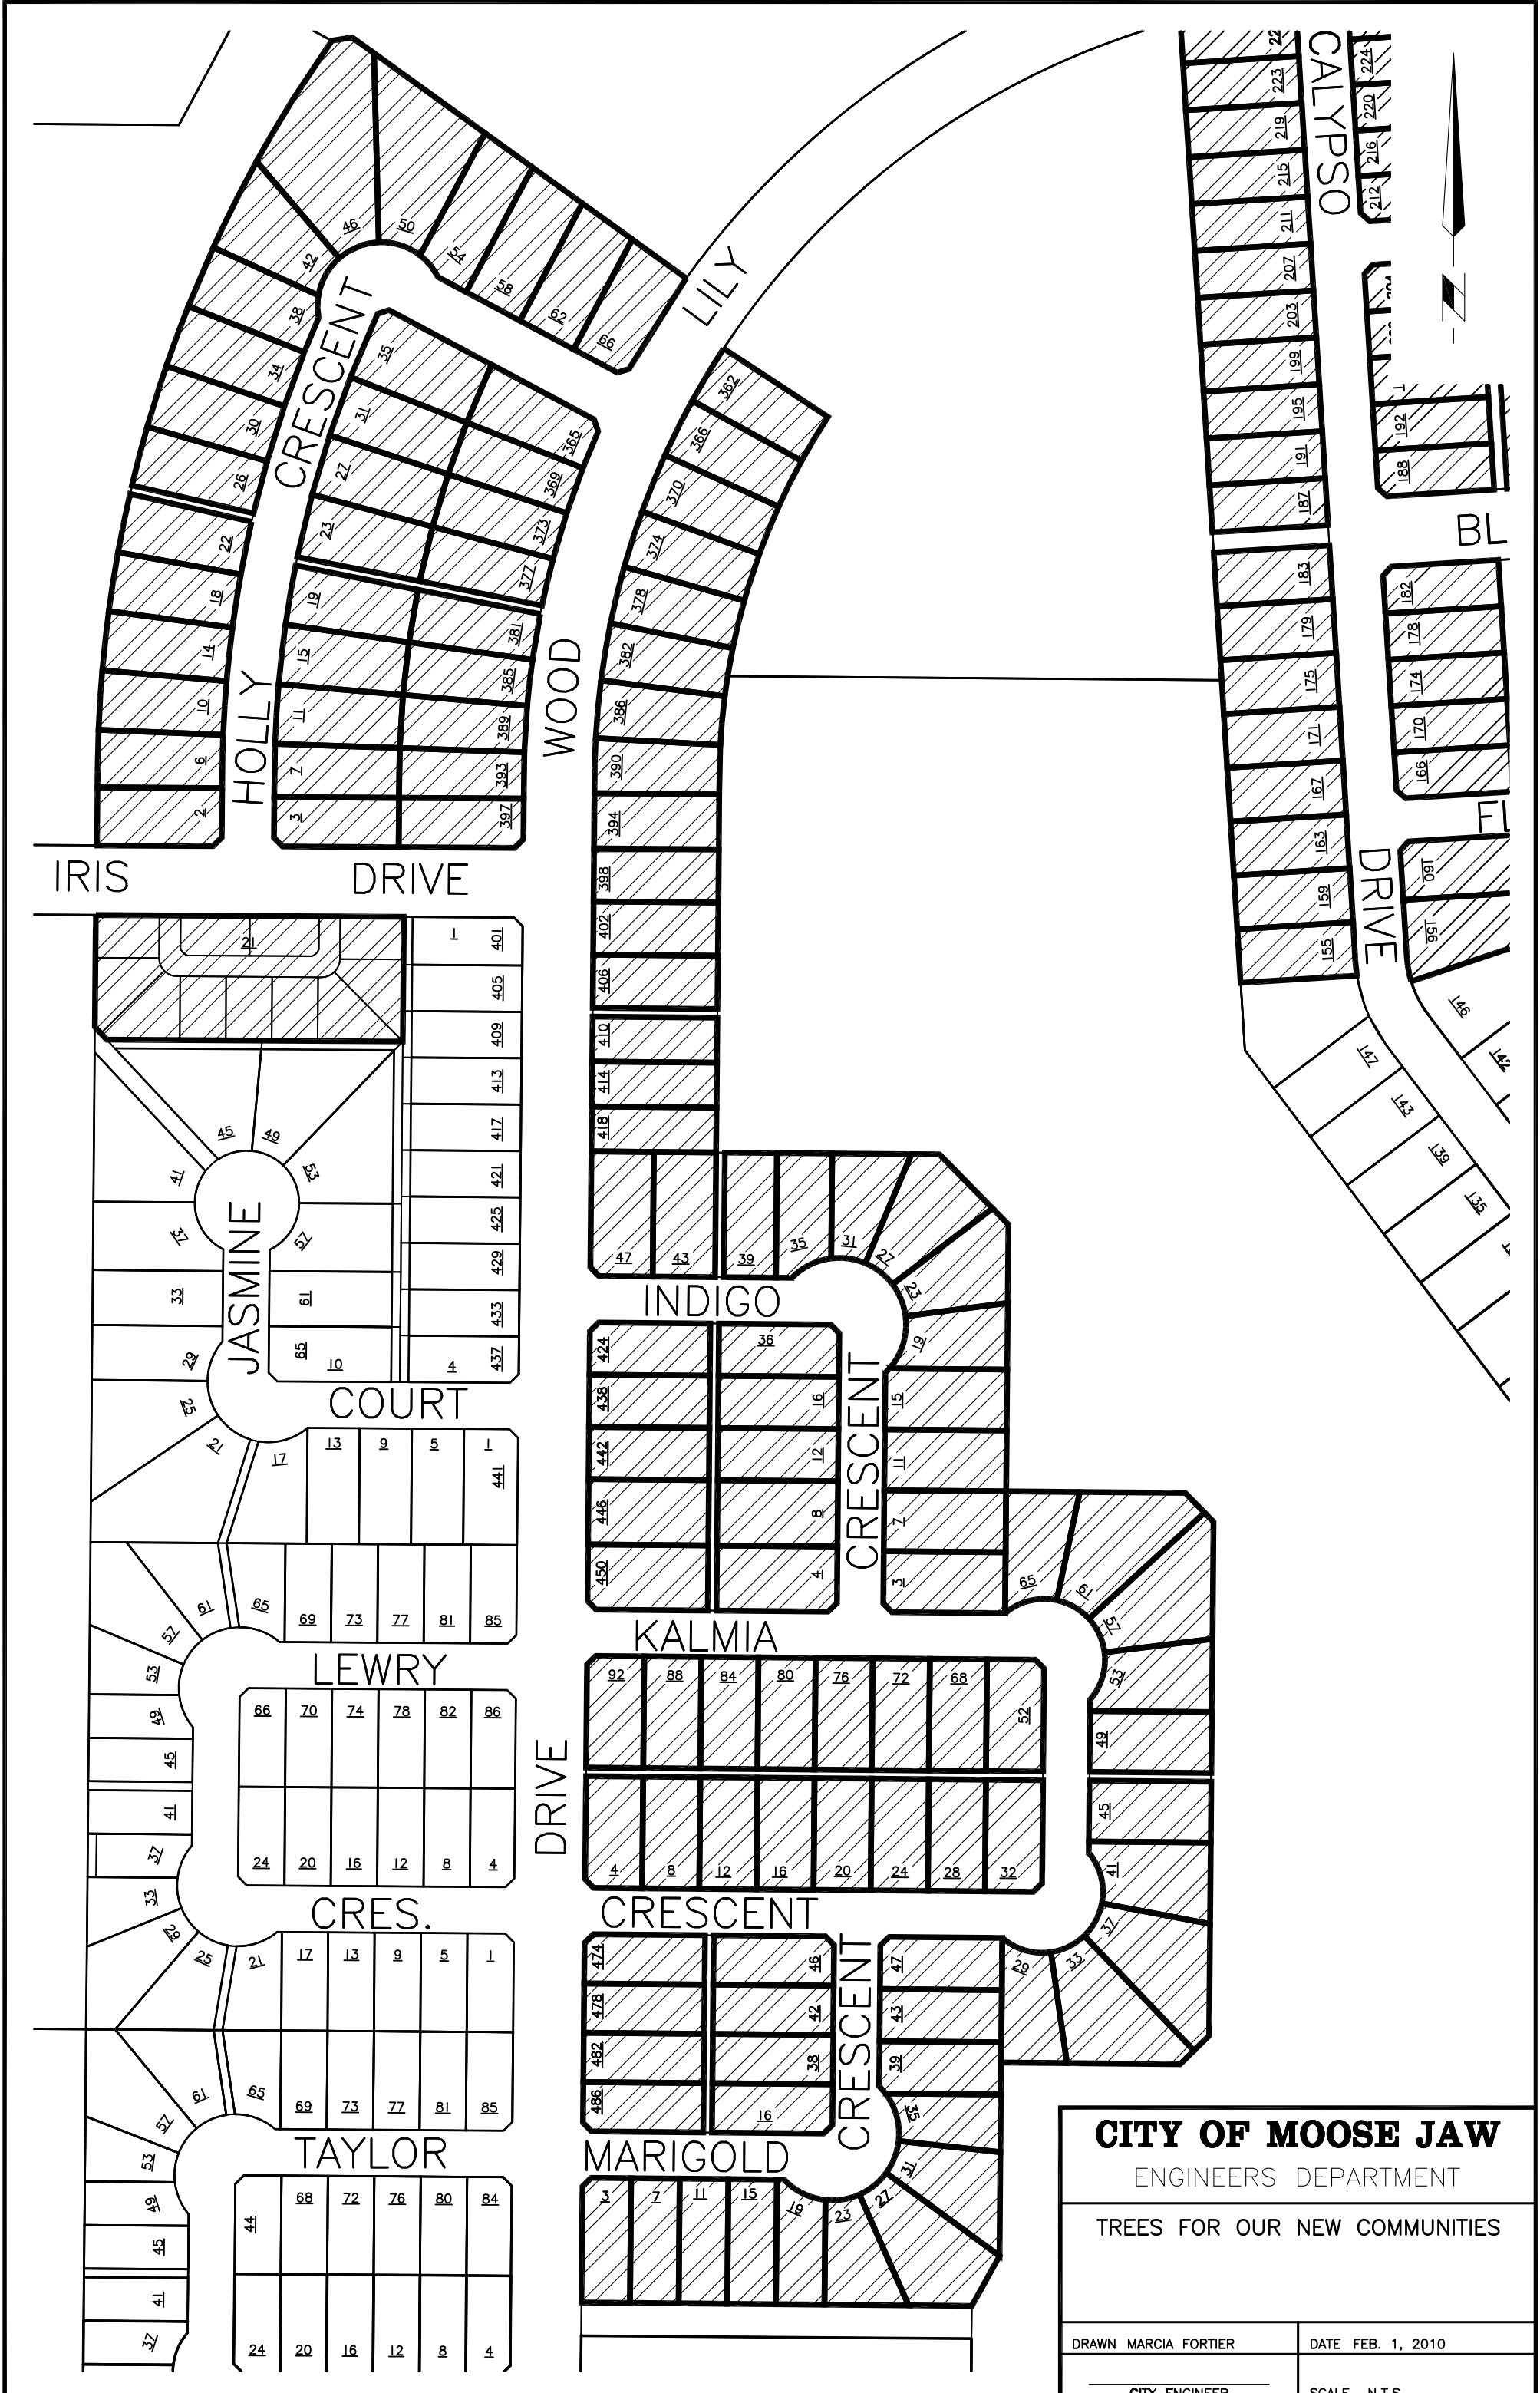

CITY OF MOOSE JAW
 ENGINEERS DEPARTMENT
 TREES FOR OUR NEW COMMUNITIES

DRAWN MARCIA FORTIER	DATE FEB. 1, 2010
CITY ENGINEER	SCALE N.T.S.

CITY OF MOOSE JAW

ENGINEERS DEPARTMENT

TREES FOR OUR NEW COMMUNITIES

DRAWN MARCIA FORTIER	DATE FEB. 1, 2010
CITY ENGINEER	SCALE N.T.S.